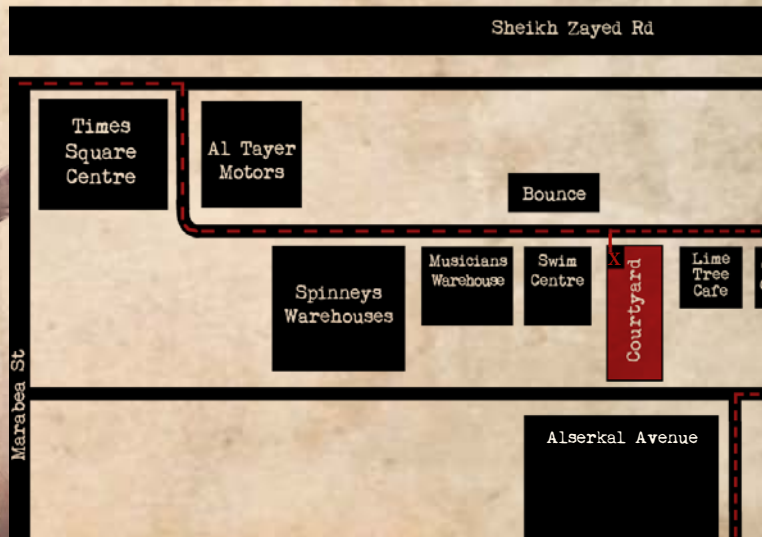

CALL 050 9861 761 OR EMAIL CORPORATE@COURTYARDPLAYHOUSE.COM